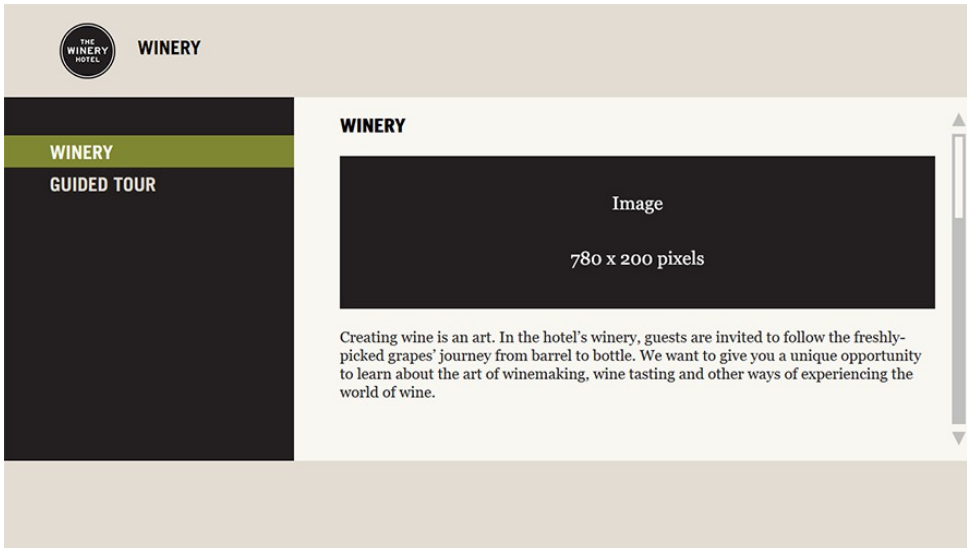

InfoTV – TV Portal

The TV portal and its content can be edited on the infotv.ixanon.se site. The portal itself is in HD. This means that the TV portal is 1280 x 720 pixels in width and height.

It is important that the size of the uploaded images matches the design.

So for example in the design below the image should be no larger than 780 pixels wide.

Create TV Menu

Tilte: The title of the menu.

Language: Select a language for the menu.

Create TV Page

Tilte: The title of the page.